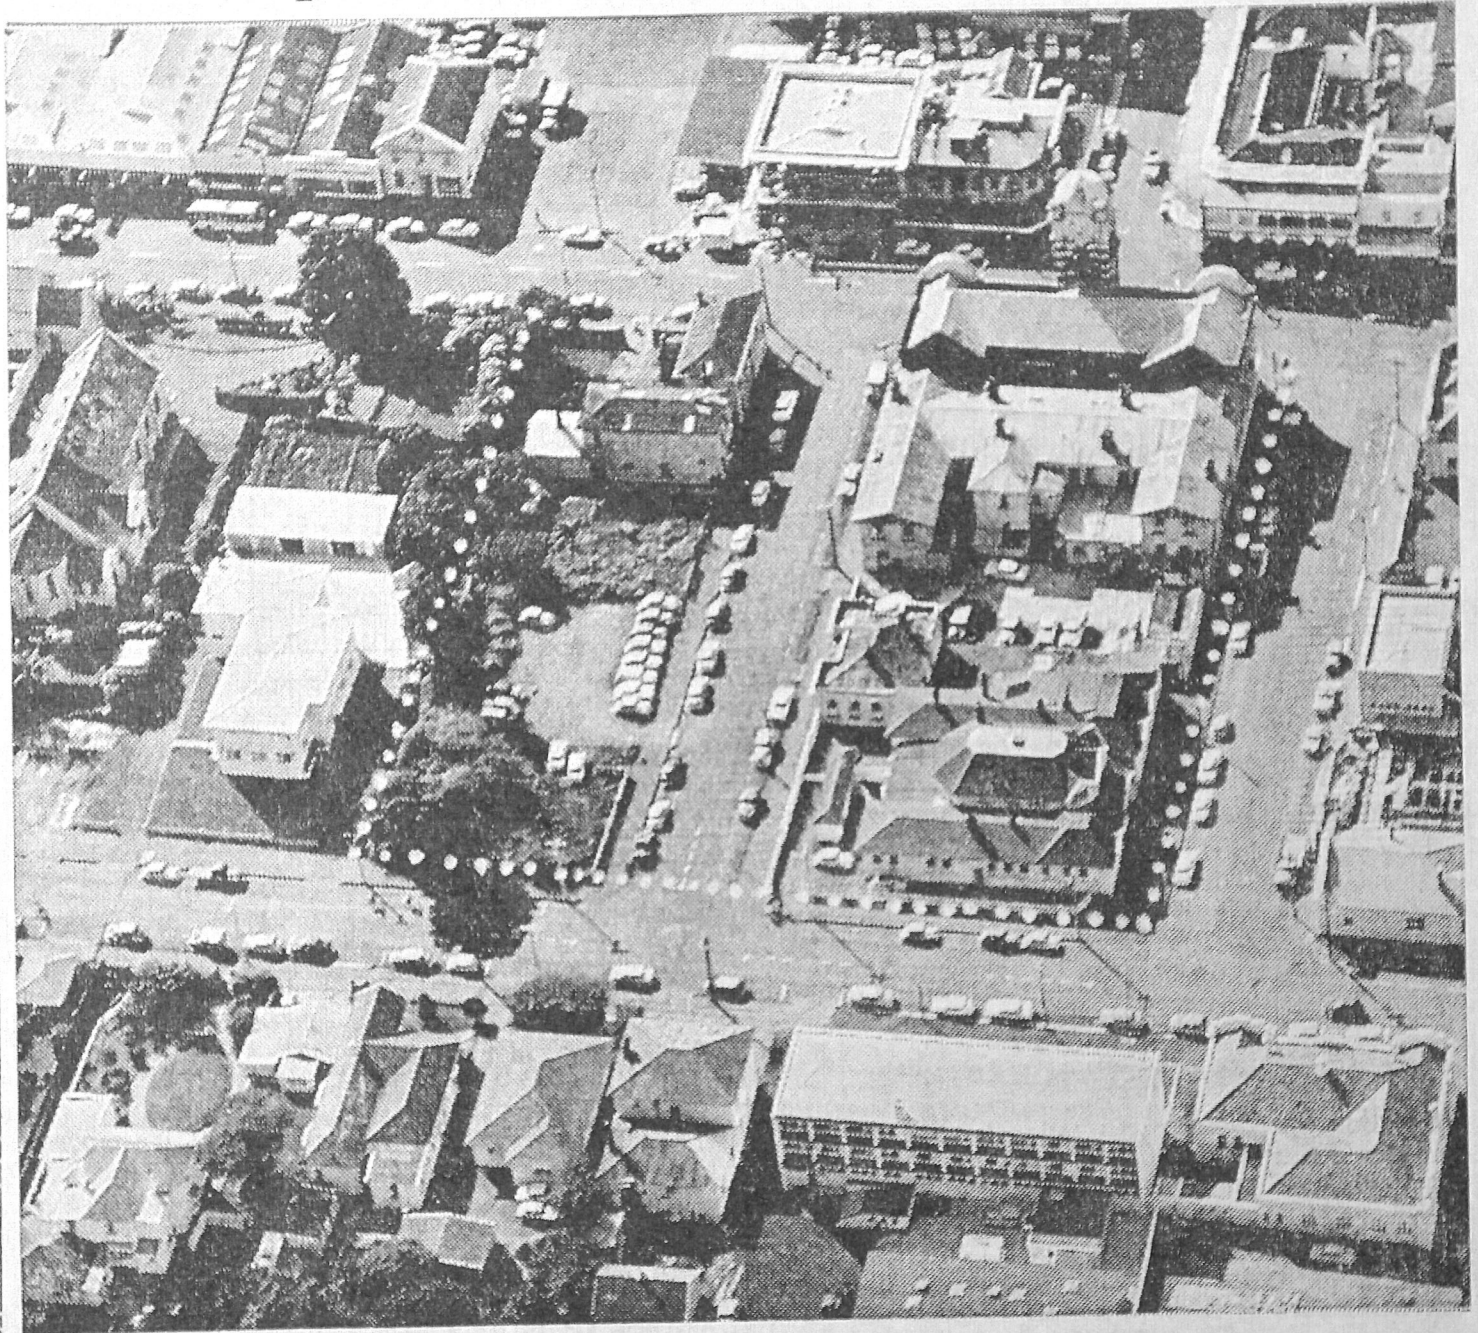

T.H.

New Plymouth's Government block

THE AREA bounded by Devon Street and the dots in this aerial photograph is the proposed New Plymouth Government building block.

A six-storey departmental building and a new courthouse are planned in the block.

The departmental building is expected to be erected on the top left portion of the block now occupied by old buildings, according to the New Plymouth Member of Parliament, Mr

E. P. Aderman.

This building will extend over Silver Street (in the centre of the area) to near the western boundary of the Old Post Office building.

Similarly, the courthouse will be sited on the bottom left portion of the block and will extend to

near the rear boundary of the present courthouse.

Mr Aderman said today that eventually the buildings in the block bounded by Devon, Silver, Powderham and Robe Streets will be demolished and Queen Street (top right) will be extended through to Powderham

Street. This will make Robe Street particularly wide.

Tenders are expected to be called toward the end of the year for the erection of the departmental building.

The new New Plymouth police station is sited bottom right.