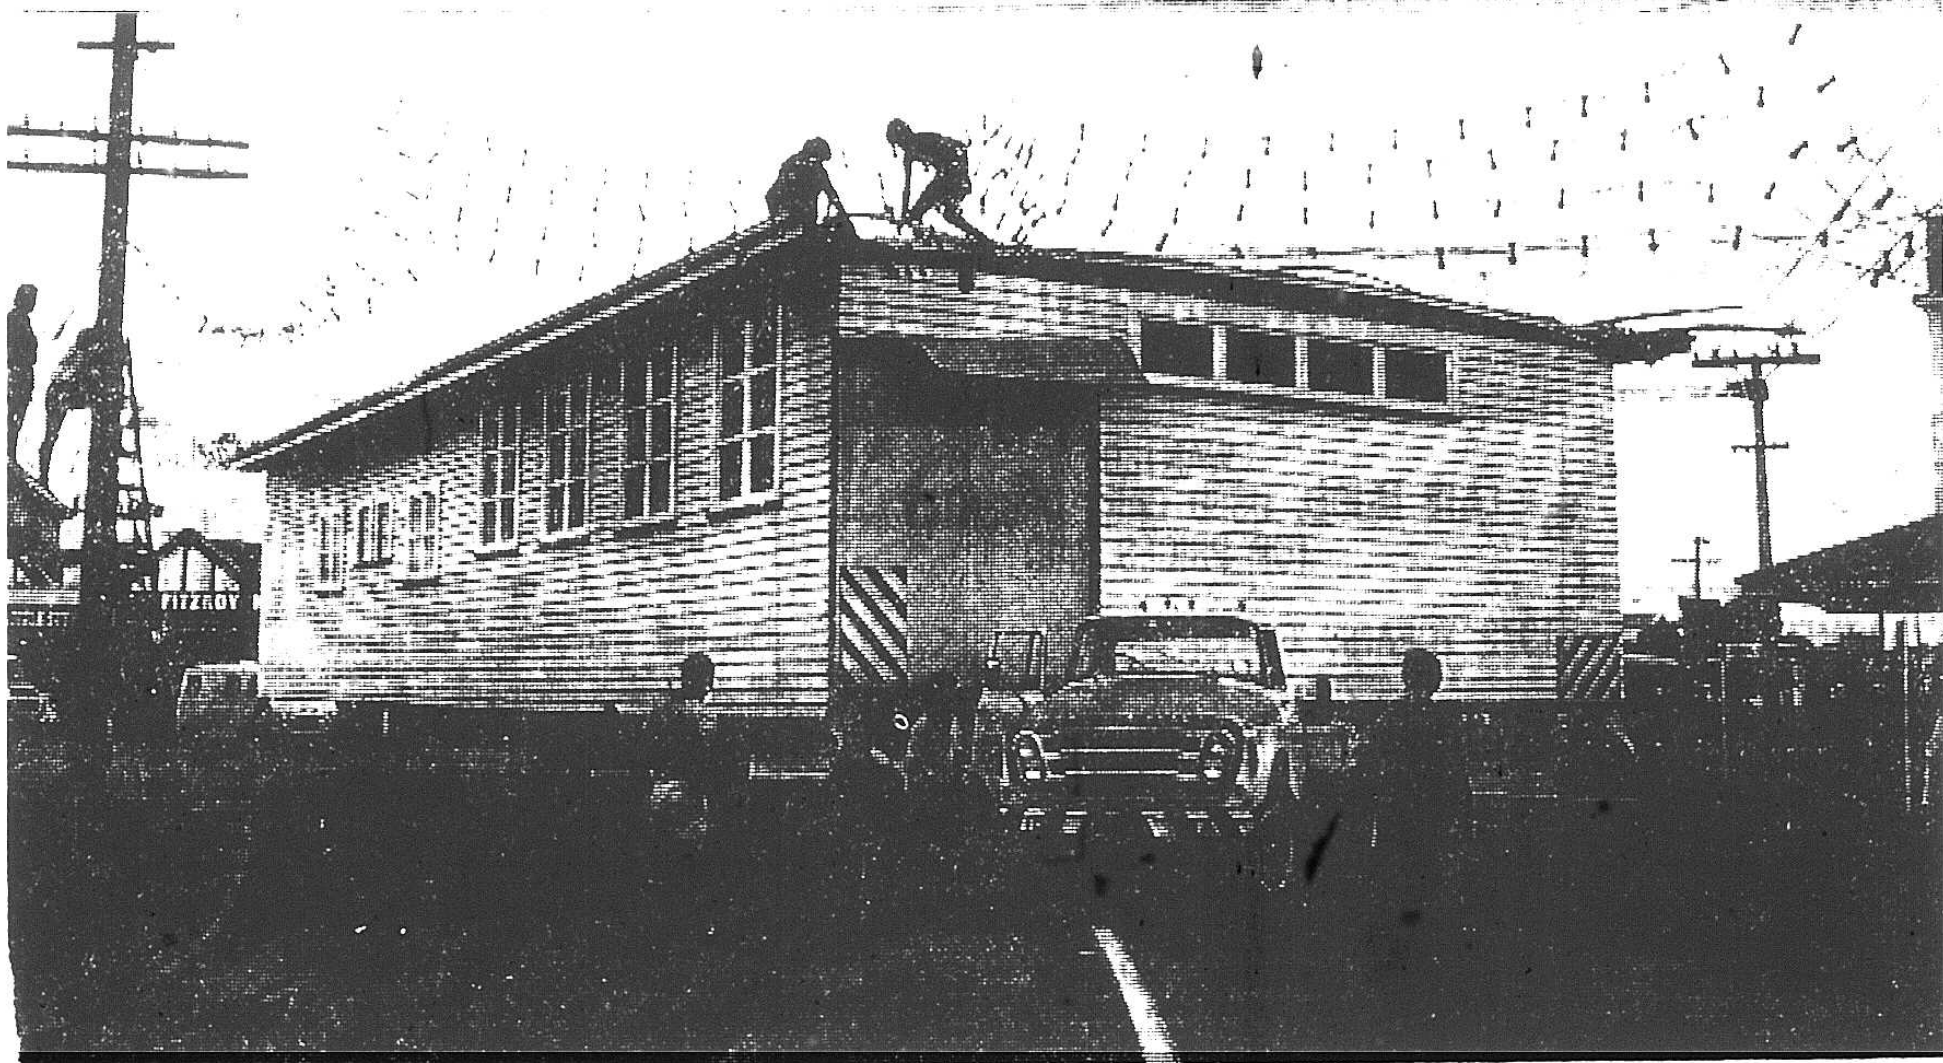

New moon, February 3, 9.23 p.m.
First quarter, February 11, 2.06
a.m.
Full moon, February 17, 10.07
a.m.

Hall headed for new home

ST MICHAEL'S HALL stopped the traffic at Fitzroy today as contractors manoeuvred it under Christmas lighting. The hall began its three-hour trip to Midhirst about 7 a.m. today on the truck of Wanganui removal contractor, Mr Ted Britton. The eight-year-old hall is no longer needed at Brooklands, New Plymouth, now that a project to combine the churches there has reached the building stage. It will be used instead as a community hall at Midhirst.